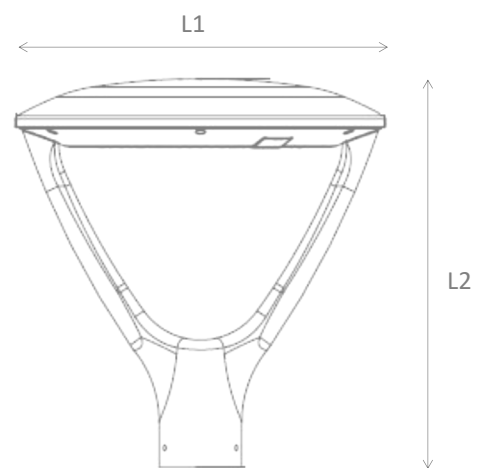

## TECHNICAL DETAILS

- 76mm mounting spigot
- Option of 4 Optics
- CRI>80
- CCT 4000K & 5000K
- Dimmable driver

## OPTIONS

- /PCR - Twist-lock photo-cell receptacle

## DIMENSIONS

L1 - 457mm - L2 - 479mm

ORDER CODE	DESCRIPTION
OB/37/4K/BK	OBAN 37W 4600LM BLACK BODY
OB/65/4K/BK	OBAN 65W 8400LM BLACK BODY