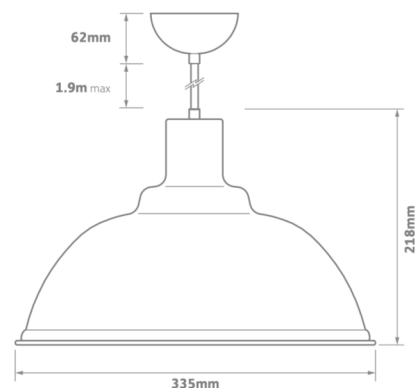

APPLICATIONS

- Coffee shops
- Breakout
- meeting rooms

CONSTRUCTION

- Hand spun aluminium shade with
Colour coordinated ceiling cup
- Epoxy powder coating finish

TECHNICAL DETAILS

- Various Wattages
- CRI>80
- CCT 2200K, 2700K
- Colour body option RD, BK, SG

OPTIONS

- /B - Black satin outer, white satin inner
- /R - Red satin outer, white satin inner
- /G - Grey satin outer, white satin inner
- /RC - Red braided cable
- /PCV - Product colour variation

DIMENSIONS

ORDER CODE	DESCRIPTION
BD/6/WD/*	BUDE 6W 370LM WARM DIM E27
BD/7.7/FO/*	BUDE 7.5W 500LM 2700K FIXED OUTPUT E27

* Suffix end of code with required colour of shade*